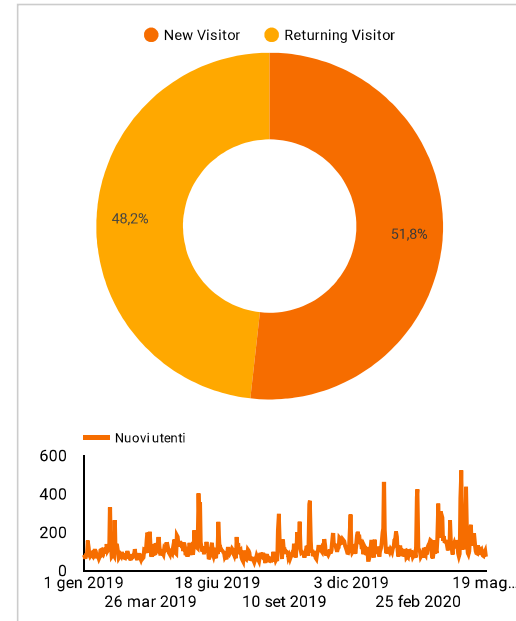

Google Analytics Audience Overview

Continent ▼ Regione ▼ Channel ▼ Device ▼ 1 gen 2019 - 20 mag 2020 ▼

Your audience at a glance

Let's learn a bit more about your users!