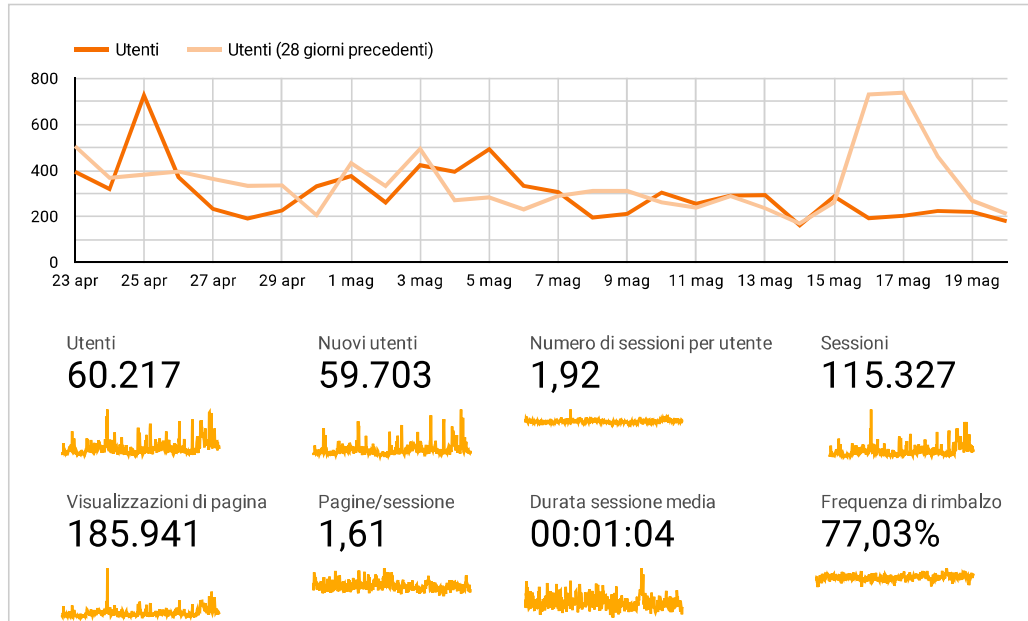

Google Analytics Audience Overview

Continent ▼ Regione ▼ Channel ▼ Device ▼ 1 gen 2019 - 20 mag 2020 ▼

Your audience at a glance

Let's learn a bit more about your users!